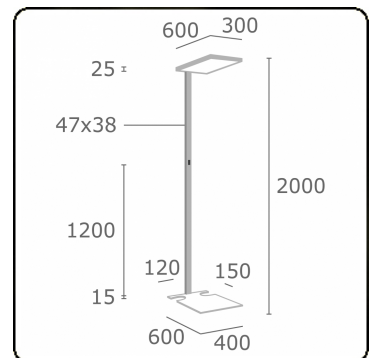

Scorta Direct/Indirect - MPO - MO - RAL 9003 S
11.86019104-9003

Fixture details

Mounting	Ground
Light emission	Direct-Indirect
Fitting cover	micro prismatic diffuser
Protection rate	IP 20
Housing	Aluminium
Finish	RAL 9003 Signal white
Certificates	CE, ISO 9001

Electric details

Protection class	I
Supply	230V
Control gear box	Power supply DALI - swarm control

Lamp details

Lamptype	LED 4000K
Wattage	68W
Luminaire power	68W
Luminaire luminous flux	11090
Lifetime LED module	L80/B10 = 50000h
Color tolerance	MacAdam 3
CRI	>80

Photometric details

UGR	<19
CIE Fluxcode	60 87 97 20 100

Remarks

Standing luminaire - Direct/Indirect - MPO - MO - RAL 9003 Lateral cutout

ENERGY

Verrijgbaar op aanvraag.

Disponible sur demande.

Available on request.