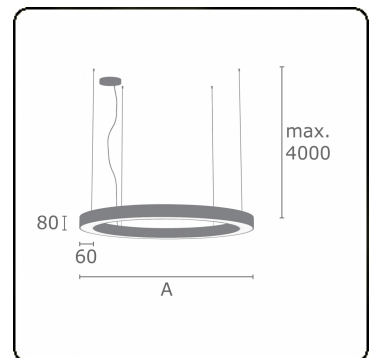

Electric details

Protection class	I
Supply	230V
Control gear box	Current driver

Lamp details

Lamptype	LED 4000K
Wattage	112W
Luminaire power	112W
Luminaire luminous flux	9060
Number	1
Lifetime LED module	L80/B10 = 50000h
Color tolerance	MacAdam 3
CRI	>80

Photometric details

UGR	>19
CIE Fluxcode	47 78 95 100 100

Dimensions

A	2500 mm
---	---------

Remarks

Suspended luminaire - Direct - satin - MO - RAL 9003

ENERGY

Verrijgbaar op aanvraag.