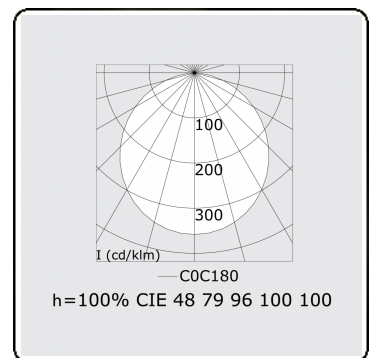

Electric details

Protection class	I
Supply	230V
Control gear box	Current driver

Lamp details

Lamptype	LED 4000K
Wattage	112W
Luminaire power	112W
Luminaire luminous flux	9060
Number	1
Lifetime LED module	L80/B10 = 50000h
Color tolerance	MacAdam 3
CRI	>80

Photometric details

UGR	>19
CIE Fluxcode	47 78 95 100 100

Dimensions

A	2500 mm
---	---------

Remarks

Suspended luminaire - Direct - satin - MO - RAL 9003

ENERGY

Verrijgbaar op aanvraag.