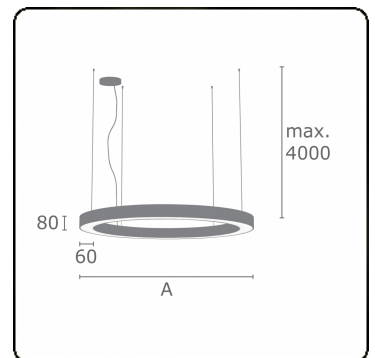

Electric details

Protection class	I
Supply	230V
Control gear box	Current driver

Lamp details

Lamptype	LED 4000K
Wattage	272W
Luminaire power	272W
Luminaire luminous flux	22310
Number	1
Lifetime LED module	L80/B10 = 50000h
Color tolerance	MacAdam 3
CRI	>80

Photometric details

UGR	>19
CIE Fluxcode	47 78 95 100 100

Dimensions

A	6000 mm
---	---------

Remarks

Suspended luminaire - Direct - satin - MO - RAL 9003

ENERGY

Verkrijgbaar op aanvraag.