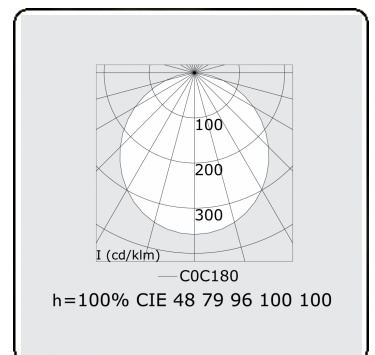

Electric details

Protection class	I
Supply	230V
Control gear box	Current driver

Lamp details

Lamptype	LED 4000K
Wattage	272W
Luminaire power	272W
Luminaire luminous flux	22310
Number	1
Lifetime LED module	L80/B10 = 50000h
Color tolerance	MacAdam 3
CRI	>80

Photometric details

UGR	>19
CIE Fluxcode	47 78 95 100 100

Dimensions

A	6000 mm
---	---------

Remarks

Suspended luminaire - Direct - satin - MO - RAL 9003

ENERGY

Verkrijgbaar op aanvraag.