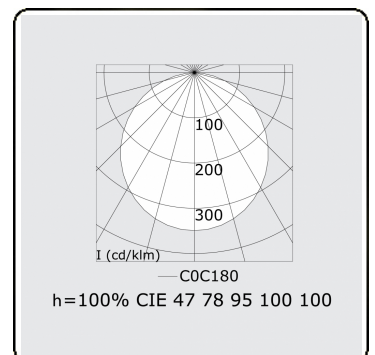

Electric details

| | |
|------------------|----------------------|
| Protection class | I |
| Supply | 230V |
| Control gear box | Current driver 1-10V |

Lamp details

| | |
|-------------------------|------------------|
| Lamptype | LED 4000K |
| Wattage | 50W |
| Luminaire power | 50W |
| Luminaire luminous flux | 4420 |
| Number | 1 |
| Lifetime LED module | L80/B10 = 50000h |
| Color tolerance | MacAdam 3 |
| CRI | >80 |

Photometric details

| | |
|--------------|------------------|
| UGR | >19 |
| CIE Fluxcode | 47 78 95 100 100 |

Dimensions

| | |
|---|---------|
| A | 1200 mm |
|---|---------|

Remarks

Suspended luminaire - Direct - satin - MO - RAL 9003