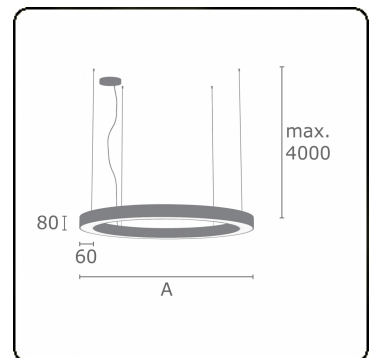

Electric details

| | |
|------------------|----------------------|
| Protection class | I |
| Supply | 230V |
| Control gear box | Current driver 1-10V |

Lamp details

| | |
|-------------------------|------------------|
| Lamptype | LED 4000K |
| Wattage | 50W |
| Luminaire power | 50W |
| Luminaire luminous flux | 4420 |
| Number | 1 |
| Lifetime LED module | L80/B10 = 50000h |
| Color tolerance | MacAdam 3 |
| CRI | >80 |

Photometric details

| | |
|--------------|------------------|
| UGR | >19 |
| CIE Fluxcode | 47 78 95 100 100 |

Dimensions

| | |
|---|---------|
| A | 1200 mm |
|---|---------|

Remarks

Suspended luminaire - Direct - satin - MO - RAL 9003