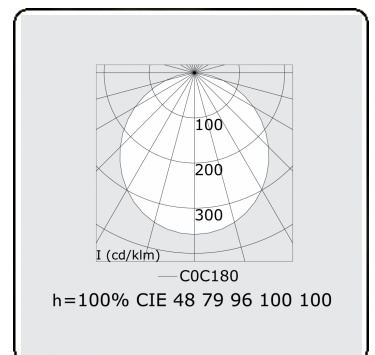

Electric details

Protection class	I
Supply	230V
Control gear box	Current driver 1-10V

Lamp details

Lamptype	LED 4000K
Wattage	66W
Luminaire power	66W
Luminaire luminous flux	5890
Number	1
Lifetime LED module	L80/B10 = 50000h
Color tolerance	MacAdam 3
CRI	>80

Photometric details

UGR	>19
CIE Fluxcode	47 78 95 100 100

Dimensions

A	1500 mm
---	---------

Remarks

Suspended luminaire - Direct - satin - MO - RAL 9003

ENERGY

Verkrijgbaar op aanvraag.