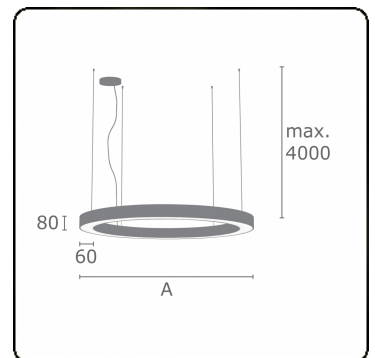

Electric details

Protection class	I
Supply	230V
Control gear box	Current driver 1-10V

Lamp details

Lamptype	LED 4000K
Wattage	66W
Luminaire power	66W
Luminaire luminous flux	5890
Number	1
Lifetime LED module	L80/B10 = 50000h
Color tolerance	MacAdam 3
CRI	>80

Photometric details

UGR	>19
CIE Fluxcode	47 78 95 100 100

Dimensions

A	1500 mm
---	---------

Remarks

Suspended luminaire - Direct - satin - MO - RAL 9003

ENERGY

Verkrijgbaar op aanvraag.