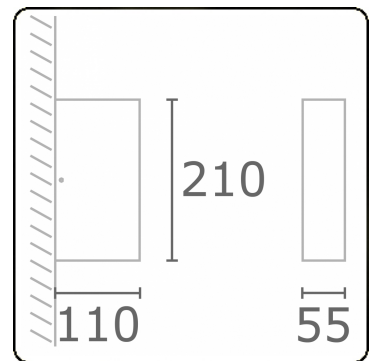

Linea
35.60729-7916

Fixture details

Light emission	Direct
Fitting cover	Glass
Protection rate	IP 65
Housing	Aluminium
Finish	RAL 7016 anthracite textured
Certificates	CE, ISO 9001

Electric details

Protection class	I
Supply	230V
Control gear box	Current driver

Lamp details

Lamptype	LED 3000K
Wattage	3W
Gross luminous flux	305
Luminaire power	6W
Number	1
Lifetime LED module	L80/B10 = 50000h
Color tolerance	MacAdam 3
CRI	85

Photometric details

CIE Fluxcode	73 94 99 100 79
--------------	-----------------