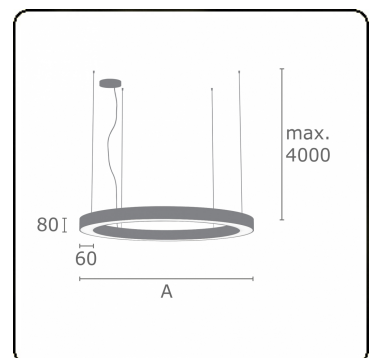

Electric details

Protection class	I
Supply	230V
Control gear box	Current driver 1-10V

Lamp details

Lamptype	LED 3000K
Wattage	171W
Luminaire power	171W
Luminaire luminous flux	13043
Number	1
Lifetime LED module	L80/B10 = 50000h
Color tolerance	MacAdam 3
CRI	>80

Photometric details

UGR	>19
CIE Fluxcode	47 78 95 100 100

Dimensions

A	4000 mm
---	---------

Remarks

Suspended luminaire - Direct - satin - MO - RAL 9003

ENERGY

Verrijgbaar op aanvraag.