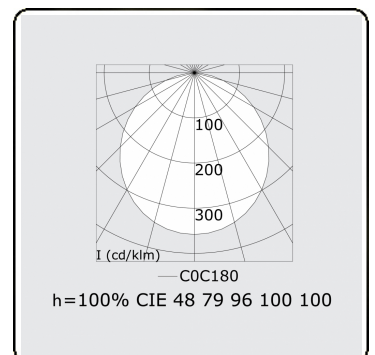

Electric details

Protection class	I
Supply	230V
Control gear box	Current driver 1-10V

Lamp details

Lamptype	LED 3000K
Wattage	171W
Luminaire power	171W
Luminaire luminous flux	13043
Number	1
Lifetime LED module	L80/B10 = 50000h
Color tolerance	MacAdam 3
CRI	>80

Photometric details

UGR	>19
CIE Fluxcode	47 78 95 100 100

Dimensions

A	4000 mm
---	---------

Remarks

Suspended luminaire - Direct - satin - MO - RAL 9003

ENERGY

Verrijgbaar op aanvraag.