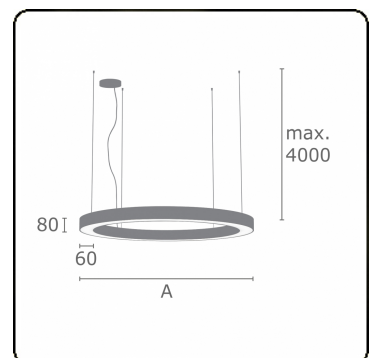

Electric details

Protection class	I
Supply	230V
Control gear box	Current driver 1-10V

Lamp details

Lamptype	LED 4000K
Wattage	272W
Luminaire power	272W
Luminaire luminous flux	22310
Number	1
Lifetime LED module	L80/B10 = 50000h
Color tolerance	MacAdam 3
CRI	>80

Photometric details

UGR	>19
CIE Fluxcode	47 78 95 100 100

Dimensions

A	6000 mm
---	---------

Remarks

Suspended luminaire - Direct - satin - MO - RAL 9003

ENERGY

Verrijgbaar op aanvraag.