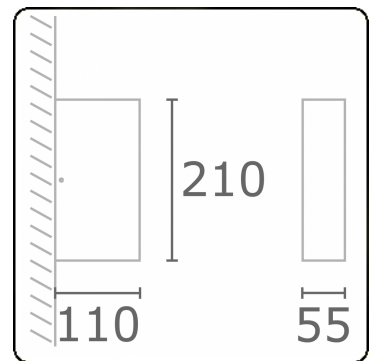

Photometric details

CIE Fluxcode	73 94 99 50 79

Remarks

direct/indirect light distribution

ENERGY

Verrijgbaar op aanvraag.

Disponible sur demande.

Available on request.

Auf Anfrage.

WXYZ
kWh/1000h

MULTILINE®

2019/2015