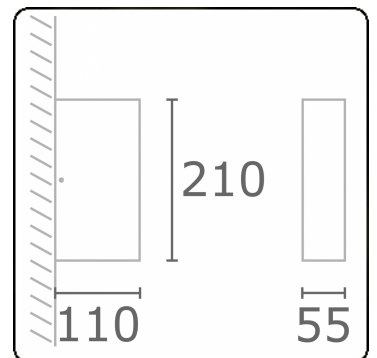

Photometric details

CIE Fluxcode	73 94 99 50 79

Remarks

direct/indirect light distribution

ENERGY

Verrijgbaar op aanvraag.

Disponible sur demande.

Available on request.

Auf Anfrage.

WXYZ
kWh/1000h

MULTILINE® 2019/2015