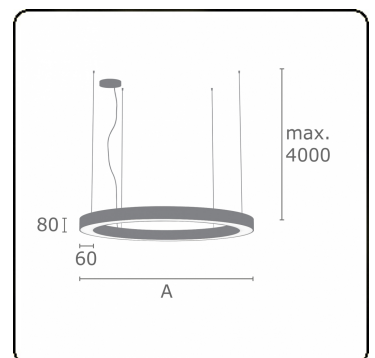

Photometric details

| | |
|--------------|------------------|
| UGR | >19 |
| CIE Fluxcode | 47 78 95 100 100 |

Dimensions

| | |
|---|---------|
| A | 2000 mm |
|---|---------|

Remarks

Suspended luminaire - Direct - satin - MO - RAL 9003