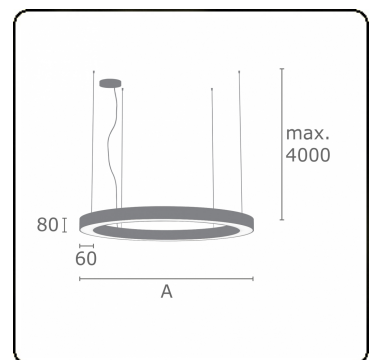

**Electric details**

Protection class	I
Supply	230V
Control gear box	Power supply touch-dim

**Lamp details**

Lamptype	LED 4000K
Wattage	39W
Luminaire power	39W
Luminaire luminous flux	3410
Number	1
Lifetime LED module	L80/B10 = 50000h
Color tolerance	MacAdam 3
CRI	>80

**Photometric details**

UGR	>19
CIE Fluxcode	47 78 95 100 100

**Dimensions**

A	900 mm
---	--------

**Remarks**

Suspended luminaire - Direct - satin - MO - RAL 9003

**ENERGY**

Verrijgbaar op aanvraag.