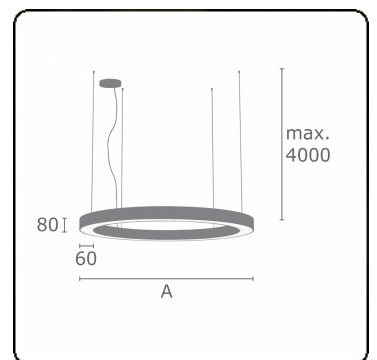

Electric details

Protection class	I
Supply	230V
Control gear box	Power supply touch-dim

Lamp details

Lamptype	LED 4000K
Wattage	50W
Luminaire power	50W
Luminaire luminous flux	4420
Number	1
Lifetime LED module	L80/B10 = 50000h
Color tolerance	MacAdam 3
CRI	>80

Photometric details

UGR	>19
CIE Fluxcode	47 78 95 100 100

Dimensions

A	1200 mm
---	---------

Remarks

Suspended luminaire - Direct - satin - MO - RAL 9003

ENERGY

Verrijgbaar op aanvraag.