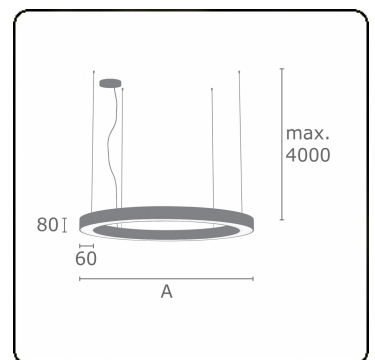

Electric details

Protection class	I
Supply	230V
Control gear box	Power supply touch-dim

Lamp details

Lamptype	LED 4000K
Wattage	112W
Luminaire power	112W
Luminaire luminous flux	9060
Number	1
Lifetime LED module	L80/B10 = 50000h
Color tolerance	MacAdam 3
CRI	>80

Photometric details

UGR	>19
CIE Fluxcode	47 78 95 100 100

Dimensions

A	2500 mm
---	---------

Remarks

Suspended luminaire - Direct - satin - MO - RAL 9003

ENERGY

Verrijgbaar op aanvraag.