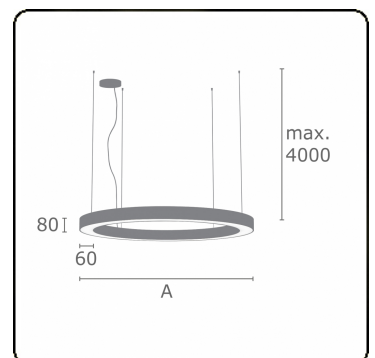

Electric details

Protection class	I
Supply	230V
Control gear box	Power supply touch-dim

Lamp details

Lamptype	LED 3000K
Wattage	272W
Luminaire power	272W
Luminaire luminous flux	20860
Number	1
Lifetime LED module	L80/B10 = 50000h
Color tolerance	MacAdam 3
CRI	>80

Photometric details

UGR	>19
CIE Fluxcode	47 78 95 100 100

Dimensions

A	6000 mm
---	---------

Remarks

Suspended luminaire - Direct - satin - MO - RAL 9003

ENERGY

Verkrijgbaar op aanvraag.