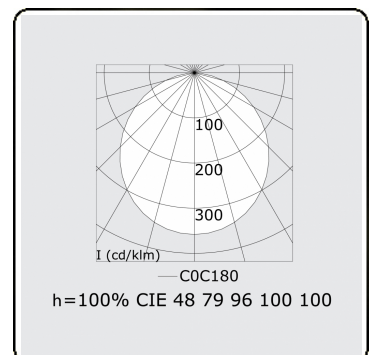

Electric details

Protection class	I
Supply	230V
Control gear box	Power supply touch-dim

Lamp details

Lamptype	LED 3000K
Wattage	272W
Luminaire power	272W
Luminaire luminous flux	20860
Number	1
Lifetime LED module	L80/B10 = 50000h
Color tolerance	MacAdam 3
CRI	>80

Photometric details

UGR	>19
CIE Fluxcode	47 78 95 100 100

Dimensions

A	6000 mm
---	---------

Remarks

Suspended luminaire - Direct - satin - MO - RAL 9003

ENERGY

Verkrijgbaar op aanvraag.