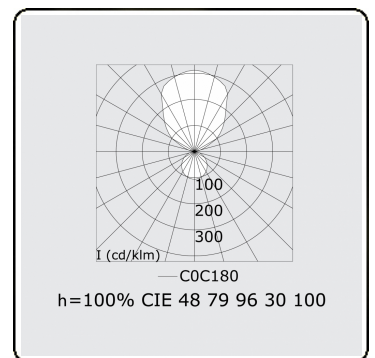

Electric details

Protection class	I
Supply	230V
Control gear box	Current driver 1-10V

Lamp details

Lamptype	LED 3000K
Wattage	483W
Luminaire power	483W
Luminaire luminous flux	52229
Number	1
Lifetime LED module	L80/B10 = 50000h
Color tolerance	MacAdam 3
CRI	>80

Photometric details

UGR	>19
CIE Fluxcode	47 78 95 36 100

Dimensions

A	5000 mm
---	---------

Remarks

Suspended luminaire - Direct/Indirect - satin - MO - RAL 9003

ENERGY

A
 Verkrijgbaar op aanvraag.
B
 Disponible sur demande.
C
D
 Available on request.
E
F
 Auf Anfrage.
G