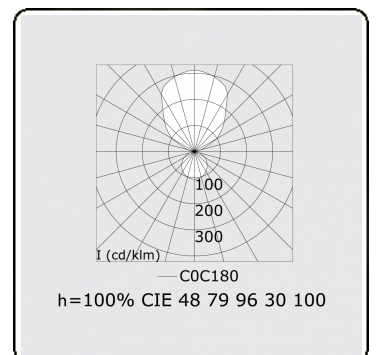

Electric details

Protection class	I
Supply	230V
Control gear box	Power supply DALI

Lamp details

Lamptype	LED 4000K
Wattage	483W
Luminaire power	483W
Luminaire luminous flux	55860
Number	1
Lifetime LED module	L80/B10 = 50000h
Color tolerance	MacAdam 3
CRI	>80

Photometric details

UGR	>19
CIE Fluxcode	47 78 95 36 100

Dimensions

A	5000 mm
---	---------

Remarks

Suspended luminaire - Direct/Indirect - satin - MO - RAL 9003

ENERGY

A
 Verkrijgbaar op aanvraag.
B
 Disponible sur demande.
C
D
 Available on request.
E
F
 Auf Anfrage.
G