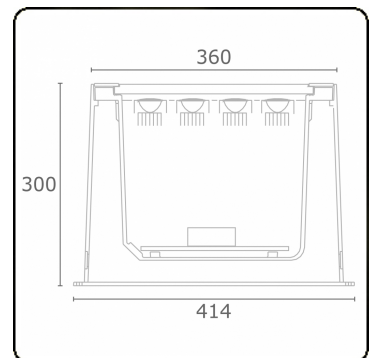

Metro-D Ø360mm - 30° adjustable - with recessed housing
36.07091-0000

Fixture details

Mounting	Ground - recessed
Light emission	Indirect - adjustable
Light distribution	adjustable
Fitting cover	Glass
Protection rate	IP 67
Maximum load	5000 kg drive-across (including recessing housi
T°	<75 °
Housing	Aluminium/Stainless Steel
Finish	matt black finish RAL 9105
Certificates	CE, ISO 9001

Electric details

Protection class	I
Supply	230V
Control gear box	Current driver

Lamp details

Lamptype	LED 3000K 32°
Wattage	20x1W
Gross luminous flux	2520
Luminaire power	22W
Cover glass	flat - clear
Number	1
Lifetime LED module	L70/B50 > 60000h
Color tolerance	MacAdam 3
CRI	80

Photometric details

CIE Fluxcode	0 0 0 0 73
--------------	------------

Remarks

Ø360mm - clear glass - strips are individually adjustable up to 30°

This luminaire contains built-in LED lamps.

The lamps cannot be changed in the luminaire.