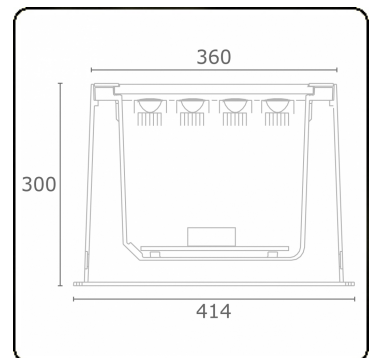

Metro-D Ø360mm - 30° adjustable - with recessed housing
36.07093-0000

Fixture details

Mounting	Ground - recessed
Light emission	Indirect - adjustable
Light distribution	adjustable
Fitting cover	Glass
Protection rate	IP 67
Maximum load	5000 kg drive-across (including recessing housi
T°	<75 °
Housing	Aluminium/Stainless Steel
Finish	matt black finish RAL 9105
Certificates	CE, ISO 9001

Electric details

Protection class	I
Supply	230V
Control gear box	Current driver

Lamp details

Lamptype	LED 4000K 8°
Wattage	20x1W
Gross luminous flux	2660
Luminaire power	22W
Cover glass	flat - clear
Number	1
Lifetime LED module	L70/B50 > 60000h
Color tolerance	MacAdam 3
CRI	80

Photometric details

CIE Fluxcode	0 0 0 0 75
--------------	------------

Remarks

Ø360mm - clear glass - strips are individually adjustable up to 30°

This luminaire contains built-in LED lamps.

The lamps cannot be changed in the luminaire.