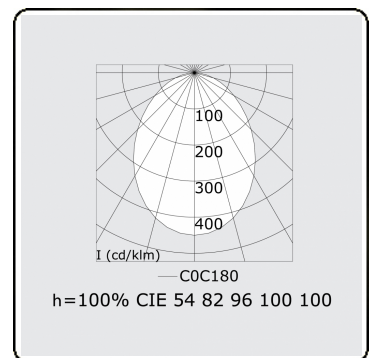

Electric details

Protection class	I
Supply	230V
Control gear box	Current driver

Lamp details

Lamptype	LED 4000K
Wattage	38W
Luminaire power	38W
Luminaire luminous flux	3750
Number	1
Lifetime LED module	L80/B10 = 50000h
Color tolerance	MacAdam 3
CRI	>80

Photometric details

UGR	<19
CIE Fluxcode	56 84 97 100 100

Dimensions

A	600 mm
---	--------

Remarks

Ceiling luminaire - Direct - MPO - HO - RAL 9003

ENERGY

Verrijgbaar op aanvraag.