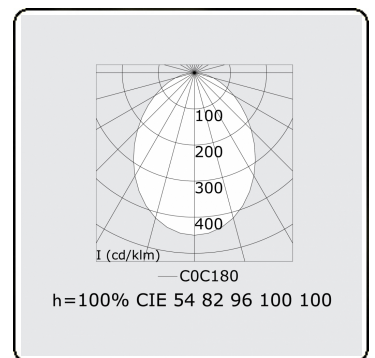

**Electric details**

Protection class	I
Supply	230V
Control gear box	Current driver

**Lamp details**

Lamptype	LED 4000K
Wattage	38W
Luminaire power	38W
Luminaire luminous flux	3750
Number	1
Lifetime LED module	L80/B10 = 50000h
Color tolerance	MacAdam 3
CRI	>80

**Photometric details**

UGR	<19
CIE Fluxcode	56 84 97 100 100

**Dimensions**

A	600 mm
---	--------

**Remarks**

Ceiling luminaire - Direct - MPO - HO - RAL 9003

**ENERGY**

Verrijgbaar op aanvraag.