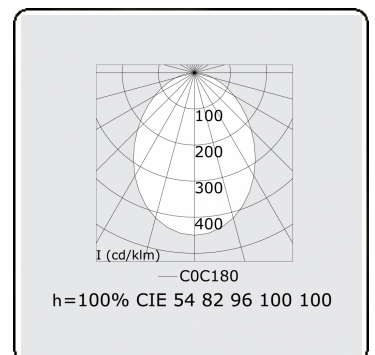

**Electric details**

Protection class	I
Supply	230V
Control gear box	Current driver

**Lamp details**

Lamptype	LED 4000K
Wattage	55W
Luminaire power	55W
Luminaire luminous flux	5620
Number	1
Lifetime LED module	L80/B10 = 50000h
Color tolerance	MacAdam 3
CRI	>80

**Photometric details**

UGR	<19
CIE Fluxcode	56 84 97 100 100

**Dimensions**

A	900 mm
---	--------

**Remarks**

Ceiling luminaire - Direct - MPO - HO - RAL 9003

**ENERGY**

Verrijgbaar op aanvraag.