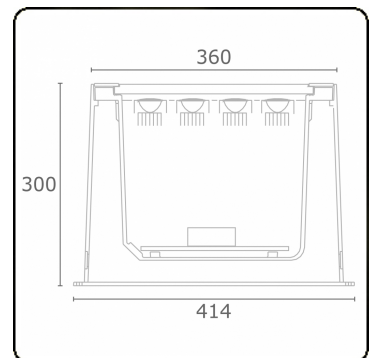

Metro-D Ø360mm - 30° ajustable - with recessed housing
36.07094-0000

Fixture details

Mounting	Ground - recessed
Light emission	Indirect - adjustable
Light distribution	adjustable
Fitting cover	Glass
Protection rate	IP 67
Maximum load	5000 kg drive-across (including recessing housi
T°	<75 °
Housing	Aluminium/Stainless Steel
Finish	matt black finish RAL 9105
Certificates	CE, ISO 9001

Electric details

Protection class	I
Supply	230V
Control gear box	Current driver

Lamp details

Lamptype	LED 4000K 32°
Wattage	20x1W
Gross luminous flux	2660
Luminaire power	22W
Cover glass	flat - clear
Number	1
Lifetime LED module	L70/B50 > 60000h
Color tolerance	MacAdam 3
CRI	80

Photometric details

CIE Fluxcode	0 0 0 0 73
--------------	------------

Remarks

Ø360mm - clear glass - strips are individually adjustable up to 30°

This luminaire contains built-in LED lamps.

The lamps cannot be changed in the luminaire.