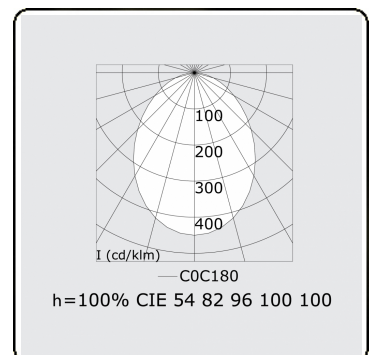

Electric details

Protection class	I
Supply	230V
Control gear box	Current driver

Lamp details

Lamptype	LED 3000K
Wattage	70W
Luminaire power	70W
Luminaire luminous flux	6741
Number	1
Lifetime LED module	L80/B10 = 50000h
Color tolerance	MacAdam 3
CRI	>80

Photometric details

UGR	<19
CIE Fluxcode	56 84 97 100 100

Dimensions

A	1200 mm
---	---------

Remarks

Ceiling luminaire - Direct - MPO - HO - RAL 9003

ENERGY

Verrijgbaar op aanvraag.