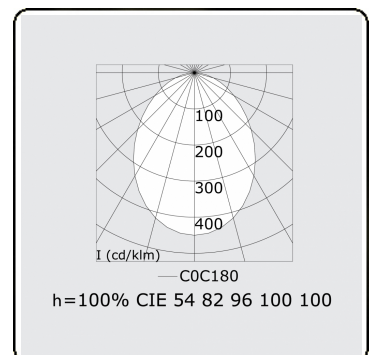

**Electric details**

Protection class	I
Supply	230V
Control gear box	Current driver

**Lamp details**

Lamptype	LED 3000K
Wattage	70W
Luminaire power	70W
Luminaire luminous flux	6741
Number	1
Lifetime LED module	L80/B10 = 50000h
Color tolerance	MacAdam 3
CRI	>80

**Photometric details**

UGR	<19
CIE Fluxcode	56 84 97 100 100

**Dimensions**

A	1200 mm
---	---------

**Remarks**

Ceiling luminaire - Direct - MPO - HO - RAL 9003

**ENERGY**

Verrijgbaar op aanvraag.