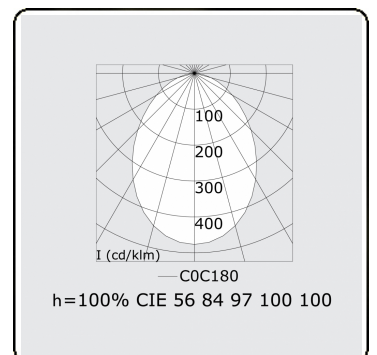

**Electric details**

Protection class	I
Supply	230V
Control gear box	Current driver

**Lamp details**

Lamptype	LED 3000K
Wattage	92W
Luminaire power	92W
Luminaire luminous flux	8995
Number	1
Lifetime LED module	L80/B10 = 50000h
Color tolerance	MacAdam 3
CRI	>80

**Photometric details**

UGR	<19
CIE Fluxcode	56 84 97 100 100

**Dimensions**

A	1500 mm
---	---------

**Remarks**

Ceiling luminaire - Direct - MPO - HO - RAL 9003

**ENERGY**

Verrijgbaar op aanvraag.