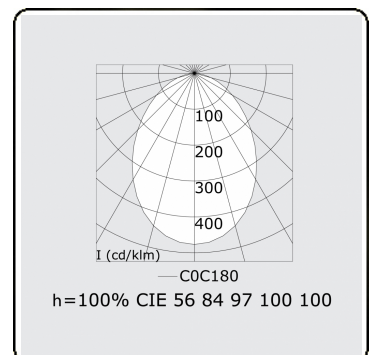

Electric details

Protection class	I
Supply	230V
Control gear box	Current driver

Lamp details

Lamptype	LED 3000K
Wattage	132W
Luminaire power	132W
Luminaire luminous flux	11407
Number	1
Lifetime LED module	L80/B10 = 50000h
Color tolerance	MacAdam 3
CRI	>80

Photometric details

UGR	<19
CIE Fluxcode	56 84 97 100 100

Dimensions

A	2000 mm
---	---------

Remarks

Ceiling luminaire - Direct - MPO - HO - RAL 9003

ENERGY

Verrijgbaar op aanvraag.