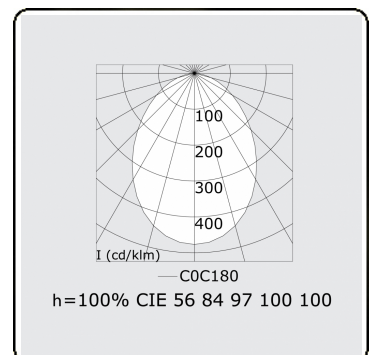

Electric details

Protection class	I
Supply	230V
Control gear box	Current driver

Lamp details

Lamptype	LED 4000K
Wattage	207W
Luminaire power	207W
Luminaire luminous flux	19520
Number	1
Lifetime LED module	L80/B10 = 50000h
Color tolerance	MacAdam 3
CRI	>80

Photometric details

UGR	<19
CIE Fluxcode	56 84 97 100 100

Dimensions

A	3000 mm
---	---------

Remarks

Ceiling luminaire - Direct - MPO - HO - RAL 9003

ENERGY

Verrijgbaar op aanvraag.