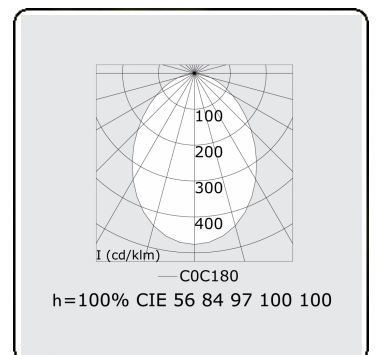

Electric details

Protection class	I
Supply	230V
Control gear box	Current driver

Lamp details

Lamptype	LED 4000K
Wattage	259W
Luminaire power	259W
Luminaire luminous flux	24400
Number	1
Lifetime LED module	L80/B10 = 50000h
Color tolerance	MacAdam 3
CRI	>80

Photometric details

UGR	<19
CIE Fluxcode	56 84 97 100 100

Dimensions

A	4000 mm
---	---------

Remarks

Ceiling luminaire - Direct - MPO - HO - RAL 9003

ENERGY

Verrijgbaar op aanvraag.