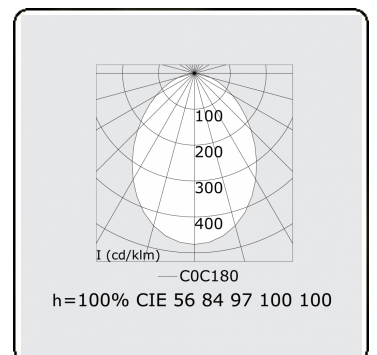

Electric details

Protection class	I
Supply	230V
Control gear box	Current driver

Lamp details

Lamptype	LED 3000K
Wattage	340W
Luminaire power	340W
Luminaire luminous flux	29658
Number	1
Lifetime LED module	L80/B10 = 50000h
Color tolerance	MacAdam 3
CRI	>80

Photometric details

UGR	<19
CIE Fluxcode	56 84 97 100 100

Dimensions

A	5000 mm
---	---------

Remarks

Ceiling luminaire - Direct - MPO - HO - RAL 9003

ENERGY

Verrijgbaar op aanvraag.