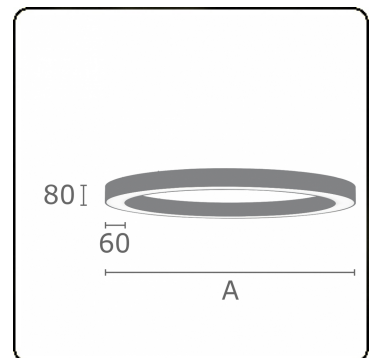

Electric details

Protection class	I
Supply	230V
Control gear box	Current driver

Lamp details

Lamptype	LED 3000K
Wattage	340W
Luminaire power	340W
Luminaire luminous flux	29658
Number	1
Lifetime LED module	L80/B10 = 50000h
Color tolerance	MacAdam 3
CRI	>80

Photometric details

UGR	<19
CIE Fluxcode	56 84 97 100 100

Dimensions

A	5000 mm
---	---------

Remarks

Ceiling luminaire - Direct - MPO - HO - RAL 9003

ENERGY

Verrijgbaar op aanvraag.