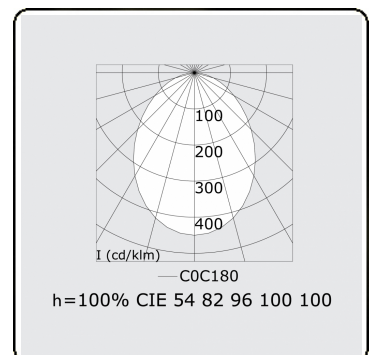

Electric details

Protection class	I
Supply	230V
Control gear box	Current driver 1-10V

Lamp details

Lamptype	LED 4000K
Wattage	55W
Luminaire power	55W
Luminaire luminous flux	5620
Number	1
Lifetime LED module	L80/B10 = 50000h
Color tolerance	MacAdam 3
CRI	>80

Photometric details

UGR	<19
CIE Fluxcode	56 84 97 100 100

Dimensions

A	900 mm
---	--------

Remarks

Ceiling luminaire - Direct - MPO - HO - RAL 9003

ENERGY

Verrijgbaar op aanvraag.