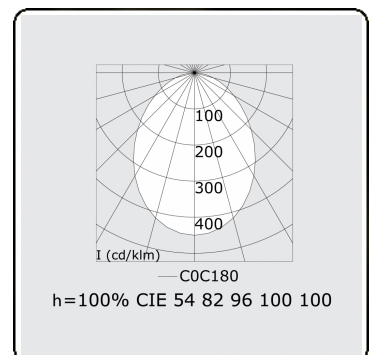

Electric details

Protection class	I
Supply	230V
Control gear box	Current driver 1-10V

Lamp details

Lamptype	LED 4000K
Wattage	55W
Luminaire power	55W
Luminaire luminous flux	5620
Number	1
Lifetime LED module	L80/B10 = 50000h
Color tolerance	MacAdam 3
CRI	>80

Photometric details

UGR	<19
CIE Fluxcode	56 84 97 100 100

Dimensions

A	900 mm
---	--------

Remarks

Ceiling luminaire - Direct - MPO - HO - RAL 9003

ENERGY

Verrijgbaar op aanvraag.