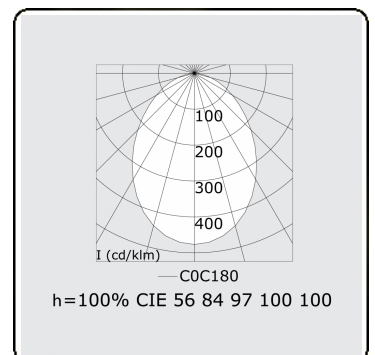

Electric details

Protection class	I
Supply	230V
Control gear box	Current driver 1-10V

Lamp details

Lamptype	LED 4000K
Wattage	172W
Luminaire power	172W
Luminaire luminous flux	15860
Number	1
Lifetime LED module	L80/B10 = 50000h
Color tolerance	MacAdam 3
CRI	>80

Photometric details

UGR	<19
CIE Fluxcode	56 84 97 100 100

Dimensions

A	2500 mm
---	---------

Remarks

Ceiling luminaire - Direct - MPO - HO - RAL 9003

ENERGY

Verrijgbaar op aanvraag.