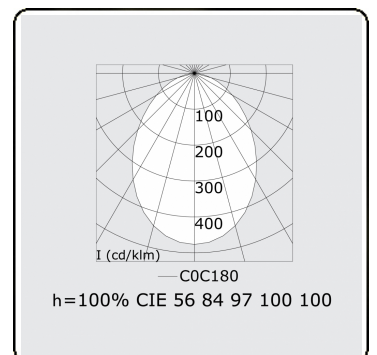

Electric details

Protection class	I
Supply	230V
Control gear box	Current driver 1-10V

Lamp details

Lamptype	LED 3000K
Wattage	207W
Luminaire power	207W
Luminaire luminous flux	18251
Number	1
Lifetime LED module	L80/B10 = 50000h
Color tolerance	MacAdam 3
CRI	>80

Photometric details

UGR	<19
CIE Fluxcode	56 84 97 100 100

Dimensions

A	3000 mm
---	---------

Remarks

Ceiling luminaire - Direct - MPO - HO - RAL 9003

ENERGY

Verrijgbaar op aanvraag.