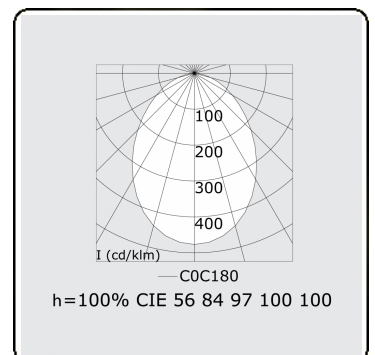

Electric details

Protection class	I
Supply	230V
Control gear box	Current driver 1-10V

Lamp details

Lamptype	LED 4000K
Wattage	207W
Luminaire power	207W
Luminaire luminous flux	19520
Number	1
Lifetime LED module	L80/B10 = 50000h
Color tolerance	MacAdam 3
CRI	>80

Photometric details

UGR	<19
CIE Fluxcode	56 84 97 100 100

Dimensions

A	3000 mm
---	---------

Remarks

Ceiling luminaire - Direct - MPO - HO - RAL 9003

ENERGY

Verrijgbaar op aanvraag.