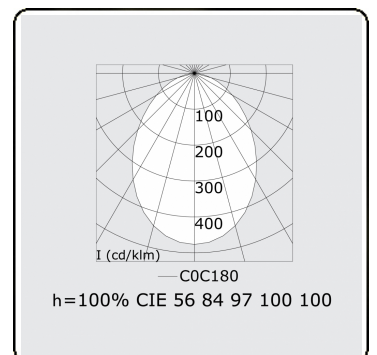

Electric details

Protection class	I
Supply	230V
Control gear box	Current driver 1-10V

Lamp details

Lamptype	LED 3000K
Wattage	340W
Luminaire power	340W
Luminaire luminous flux	29658
Number	1
Lifetime LED module	L80/B10 = 50000h
Color tolerance	MacAdam 3
CRI	>80

Photometric details

UGR	<19
CIE Fluxcode	56 84 97 100 100

Dimensions

A	5000 mm
---	---------

Remarks

Ceiling luminaire - Direct - MPO - HO - RAL 9003

ENERGY

Verrijgbaar op aanvraag.