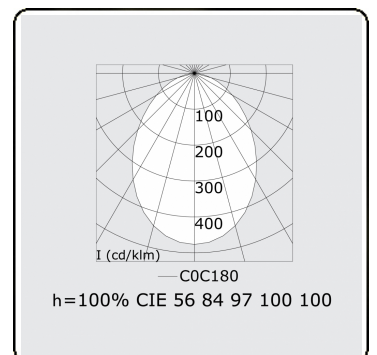

Electric details

Protection class	I
Supply	230V
Control gear box	Current driver 1-10V

Lamp details

Lamptype	LED 4000K
Wattage	340W
Luminaire power	340W
Luminaire luminous flux	31720
Number	1
Lifetime LED module	L80/B10 = 50000h
Color tolerance	MacAdam 3
CRI	>80

Photometric details

UGR	<19
CIE Fluxcode	56 84 97 100 100

Dimensions

A	5000 mm
---	---------

Remarks

Ceiling luminaire - Direct - MPO - HO - RAL 9003

ENERGY

Verrijgbaar op aanvraag.