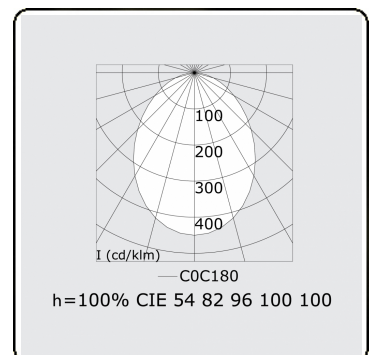

**Electric details**

Protection class	I
Supply	230V
Control gear box	Power supply DALI

**Lamp details**

Lamptype	LED 3000K
Wattage	38W
Luminaire power	38W
Luminaire luminous flux	3506
Number	1
Lifetime LED module	L80/B10 = 50000h
Color tolerance	MacAdam 3
CRI	>80

**Photometric details**

UGR	<19
CIE Fluxcode	56 84 97 100 100

**Dimensions**

A	600 mm
---	--------

**Remarks**

Ceiling luminaire - Direct - MPO - HO - RAL 9003

**ENERGY**

Verrijgbaar op aanvraag.