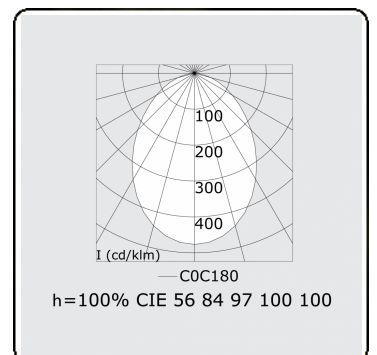

Electric details

Protection class	I
Supply	230V
Control gear box	Power supply DALI

Lamp details

Lamptype	LED 4000K
Wattage	132W
Luminaire power	132W
Luminaire luminous flux	12200
Number	1
Lifetime LED module	L80/B10 = 50000h
Color tolerance	MacAdam 3
CRI	>80

Photometric details

UGR	<19
CIE Fluxcode	56 84 97 100 100

Dimensions

A	2000 mm
---	---------

Remarks

Ceiling luminaire - Direct - MPO - HO - RAL 9003

ENERGY

Verrijgbaar op aanvraag.