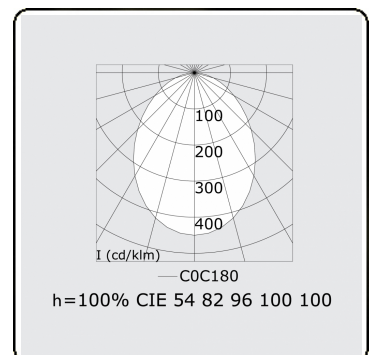

Electric details

Protection class	I
Supply	230V
Control gear box	Power supply touch-dim

Lamp details

Lamptype	LED 3000K
Wattage	55W
Luminaire power	55W
Luminaire luminous flux	5255
Number	1
Lifetime LED module	L80/B10 = 50000h
Color tolerance	MacAdam 3
CRI	>80

Photometric details

UGR	<19
CIE Fluxcode	56 84 97 100 100

Dimensions

A	900 mm
---	--------

Remarks

Ceiling luminaire - Direct - MPO - HO - RAL 9003

ENERGY

Verrijgbaar op aanvraag.