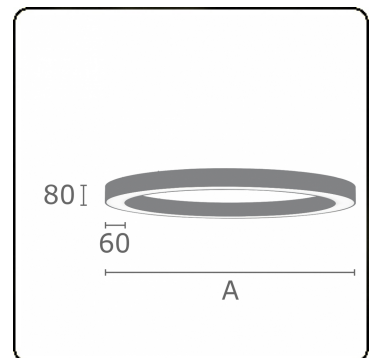

Electric details

Protection class	I
Supply	230V
Control gear box	Power supply touch-dim

Lamp details

Lamptype	LED 4000K
Wattage	55W
Luminaire power	55W
Luminaire luminous flux	5620
Number	1
Lifetime LED module	L80/B10 = 50000h
Color tolerance	MacAdam 3
CRI	>80

Photometric details

UGR	<19
CIE Fluxcode	56 84 97 100 100

Dimensions

A	900 mm
---	--------

Remarks

Ceiling luminaire - Direct - MPO - HO - RAL 9003

ENERGY

Verrijgbaar op aanvraag.