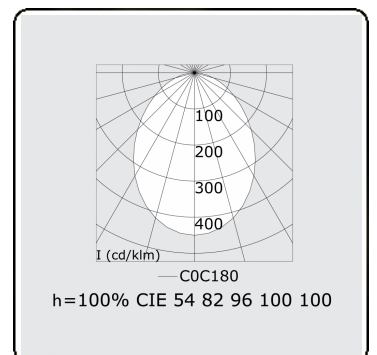

Electric details

Protection class	I
Supply	230V
Control gear box	Power supply touch-dim

Lamp details

Lamptype	LED 4000K
Wattage	55W
Luminaire power	55W
Luminaire luminous flux	5620
Number	1
Lifetime LED module	L80/B10 = 50000h
Color tolerance	MacAdam 3
CRI	>80

Photometric details

UGR	<19
CIE Fluxcode	56 84 97 100 100

Dimensions

A	900 mm
---	--------

Remarks

Ceiling luminaire - Direct - MPO - HO - RAL 9003

ENERGY

Verrijgbaar op aanvraag.