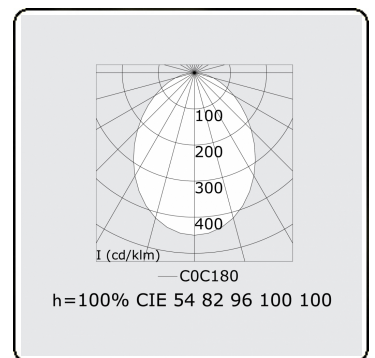

**Electric details**

Protection class	I
Supply	230V
Control gear box	Power supply touch-dim

**Lamp details**

Lamptype	LED 3000K
Wattage	70W
Luminaire power	70W
Luminaire luminous flux	6741
Number	1
Lifetime LED module	L80/B10 = 50000h
Color tolerance	MacAdam 3
CRI	>80

**Photometric details**

UGR	<19
CIE Fluxcode	56 84 97 100 100

**Dimensions**

A	1200 mm
---	---------

**Remarks**

Ceiling luminaire - Direct - MPO - HO - RAL 9003

**ENERGY**

Verrijgbaar op aanvraag.