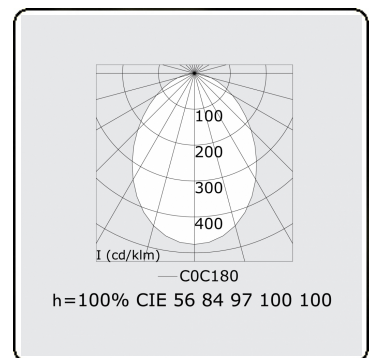

Electric details

Protection class	I
Supply	230V
Control gear box	Power supply touch-dim

Lamp details

Lamptype	LED 4000K
Wattage	92W
Luminaire power	92W
Luminaire luminous flux	9620
Number	1
Lifetime LED module	L80/B10 = 50000h
Color tolerance	MacAdam 3
CRI	>80

Photometric details

UGR	<19
CIE Fluxcode	56 84 97 100 100

Dimensions

A	1500 mm
---	---------

Remarks

Ceiling luminaire - Direct - MPO - HO - RAL 9003

ENERGY

Verrijgbaar op aanvraag.