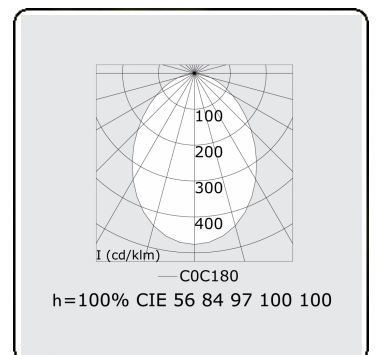

Electric details

Protection class	I
Supply	230V
Control gear box	Power supply touch-dim

Lamp details

Lamptype	LED 4000K
Wattage	132W
Luminaire power	132W
Luminaire luminous flux	12200
Number	1
Lifetime LED module	L80/B10 = 50000h
Color tolerance	MacAdam 3
CRI	>80

Photometric details

UGR	<19
CIE Fluxcode	56 84 97 100 100

Dimensions

A	2000 mm
---	---------

Remarks

Ceiling luminaire - Direct - MPO - HO - RAL 9003

ENERGY

Verrijgbaar op aanvraag.