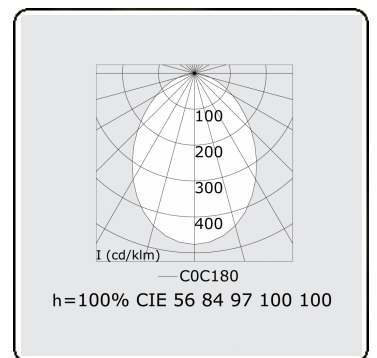

Electric details

Protection class	I
Supply	230V
Control gear box	Power supply touch-dim

Lamp details

Lamptype	LED 3000K
Wattage	207W
Luminaire power	207W
Luminaire luminous flux	18251
Number	1
Lifetime LED module	L80/B10 = 50000h
Color tolerance	MacAdam 3
CRI	>80

Photometric details

UGR	<19
CIE Fluxcode	56 84 97 100 100

Dimensions

A	3000 mm
---	---------

Remarks

Ceiling luminaire - Direct - MPO - HO - RAL 9003

ENERGY

Verrijgbaar op aanvraag.