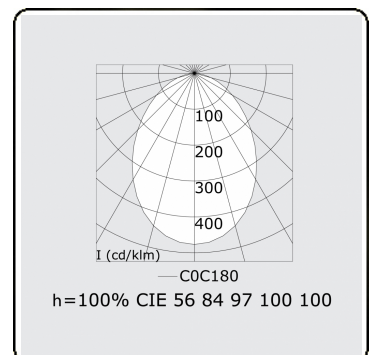

Electric details

Protection class	I
Supply	230V
Control gear box	Power supply touch-dim

Lamp details

Lamptype	LED 4000K
Wattage	207W
Luminaire power	207W
Luminaire luminous flux	19520
Number	1
Lifetime LED module	L80/B10 = 50000h
Color tolerance	MacAdam 3
CRI	>80

Photometric details

UGR	<19
CIE Fluxcode	56 84 97 100 100

Dimensions

A	3000 mm
---	---------

Remarks

Ceiling luminaire - Direct - MPO - HO - RAL 9003

ENERGY

Verrijgbaar op aanvraag.