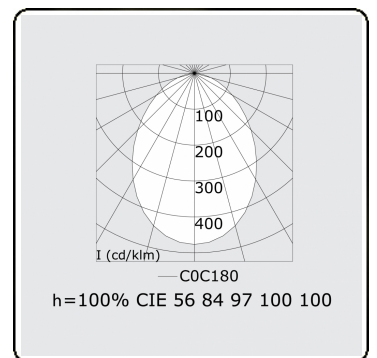

Electric details

Protection class	I
Supply	230V
Control gear box	Power supply touch-dim

Lamp details

Lamptype	LED 3000K
Wattage	259W
Luminaire power	259W
Luminaire luminous flux	22814
Number	1
Lifetime LED module	L80/B10 = 50000h
Color tolerance	MacAdam 3
CRI	>80

Photometric details

UGR	<19
CIE Fluxcode	56 84 97 100 100

Dimensions

A	4000 mm
---	---------

Remarks

Ceiling luminaire - Direct - MPO - HO - RAL 9003

ENERGY

Verrijgbaar op aanvraag.