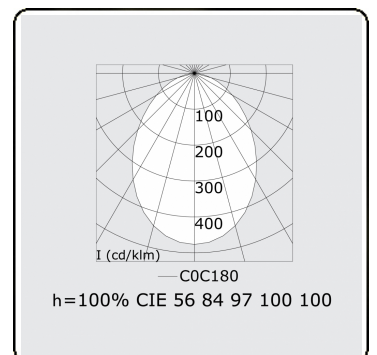

Electric details

Protection class	I
Supply	230V
Control gear box	Power supply touch-dim

Lamp details

Lamptype	LED 4000K
Wattage	259W
Luminaire power	259W
Luminaire luminous flux	24400
Number	1
Lifetime LED module	L80/B10 = 50000h
Color tolerance	MacAdam 3
CRI	>80

Photometric details

UGR	<19
CIE Fluxcode	56 84 97 100 100

Dimensions

A	4000 mm
---	---------

Remarks

Ceiling luminaire - Direct - MPO - HO - RAL 9003

ENERGY

Verrijgbaar op aanvraag.