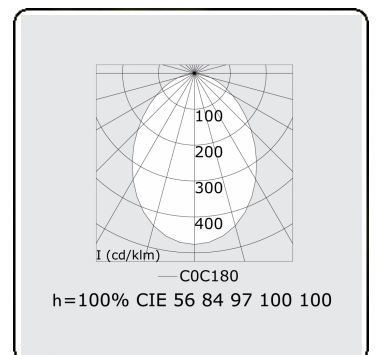

Electric details

Protection class	I
Supply	230V
Control gear box	Power supply touch-dim

Lamp details

Lamptype	LED 4000K
Wattage	414W
Luminaire power	414W
Luminaire luminous flux	39040
Number	1
Lifetime LED module	L80/B10 = 50000h
Color tolerance	MacAdam 3
CRI	>80

Photometric details

UGR	<19
CIE Fluxcode	56 84 97 100 100

Dimensions

A	6000 mm
---	---------

Remarks

Ceiling luminaire - Direct - MPO - HO - RAL 9003

ENERGY

Verrijgbaar op aanvraag.