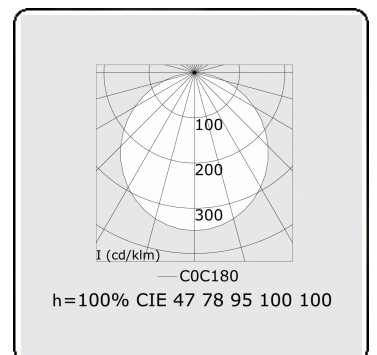

Electric details

Protection class	I
Supply	230V
Control gear box	Current driver

Lamp details

Lamptype	LED 3000K
Wattage	50W
Luminaire power	50W
Luminaire luminous flux	4133
Number	1
Lifetime LED module	L80/B10 = 50000h
Color tolerance	MacAdam 3
CRI	>80

Photometric details

UGR	>19
CIE Fluxcode	47 78 95 100 100

Dimensions

A	1200 mm
---	---------

Remarks

Suspended luminaire - Direct - satin - MO - RAL 9005

ENERGY

Verrijgbaar op aanvraag.