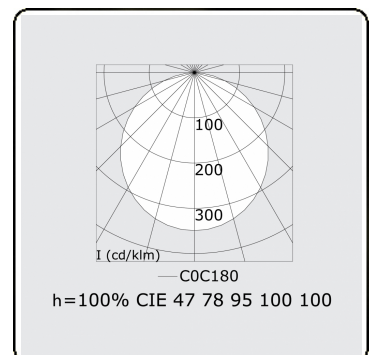

Electric details

Protection class	I
Supply	230V
Control gear box	Current driver

Lamp details

Lamptype	LED 4000K
Wattage	50W
Luminaire power	50W
Luminaire luminous flux	4420
Number	1
Lifetime LED module	L80/B10 = 50000h
Color tolerance	MacAdam 3
CRI	>80

Photometric details

UGR	>19
CIE Fluxcode	47 78 95 100 100

Dimensions

A	1200 mm
---	---------

Remarks

Suspended luminaire - Direct - satin - MO - RAL 9005

ENERGY

Verrijgbaar op aanvraag.