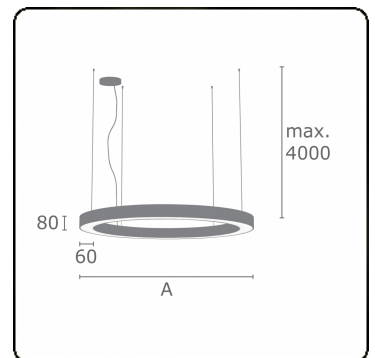

Electric details

Protection class	I
Supply	230V
Control gear box	Current driver

Lamp details

Lamptype	LED 4000K
Wattage	50W
Luminaire power	50W
Luminaire luminous flux	4420
Number	1
Lifetime LED module	L80/B10 = 50000h
Color tolerance	MacAdam 3
CRI	>80

Photometric details

UGR	>19
CIE Fluxcode	47 78 95 100 100

Dimensions

A	1200 mm
---	---------

Remarks

Suspended luminaire - Direct - satin - MO - RAL 9005

ENERGY

Verrijgbaar op aanvraag.