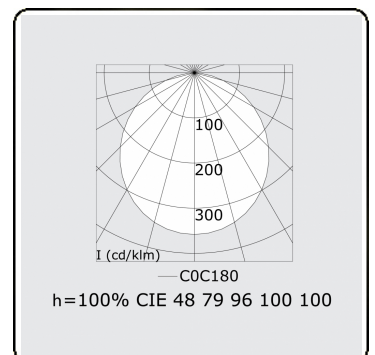

Electric details

Protection class	I
Supply	230V
Control gear box	Current driver

Lamp details

Lamptype	LED 3000K
Wattage	112W
Luminaire power	112W
Luminaire luminous flux	8471
Number	1
Lifetime LED module	L80/B10 = 50000h
Color tolerance	MacAdam 3
CRI	>80

Photometric details

UGR	>19
CIE Fluxcode	47 78 95 100 100

Dimensions

A	2500 mm
---	---------

Remarks

Suspended luminaire - Direct - satin - MO - RAL 9005

ENERGY

Verrijgbaar op aanvraag.