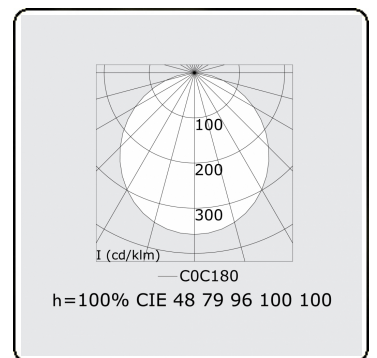

Photometric details

| | |
|--------------|------------------|
| UGR | >19 |
| CIE Fluxcode | 47 78 95 100 100 |

Dimensions

| | |
|---|---------|
| A | 4000 mm |
|---|---------|

Remarks

Suspended luminaire - Direct - satin - MO - RAL 9005