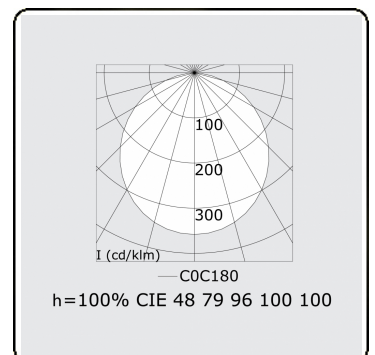

Electric details

Protection class	I
Supply	230V
Control gear box	Current driver

Lamp details

Lamptype	LED 3000K
Wattage	221W
Luminaire power	221W
Luminaire luminous flux	16952
Number	1
Lifetime LED module	L80/B10 = 50000h
Color tolerance	MacAdam 3
CRI	>80

Photometric details

UGR	>19
CIE Fluxcode	47 78 95 100 100

Dimensions

A	5000 mm
---	---------

Remarks

Suspended luminaire - Direct - satin - MO - RAL 9005

ENERGY

Verrijgbaar op aanvraag.